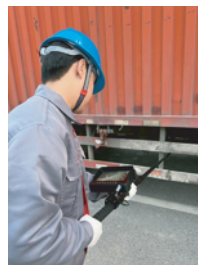

underbody inspection