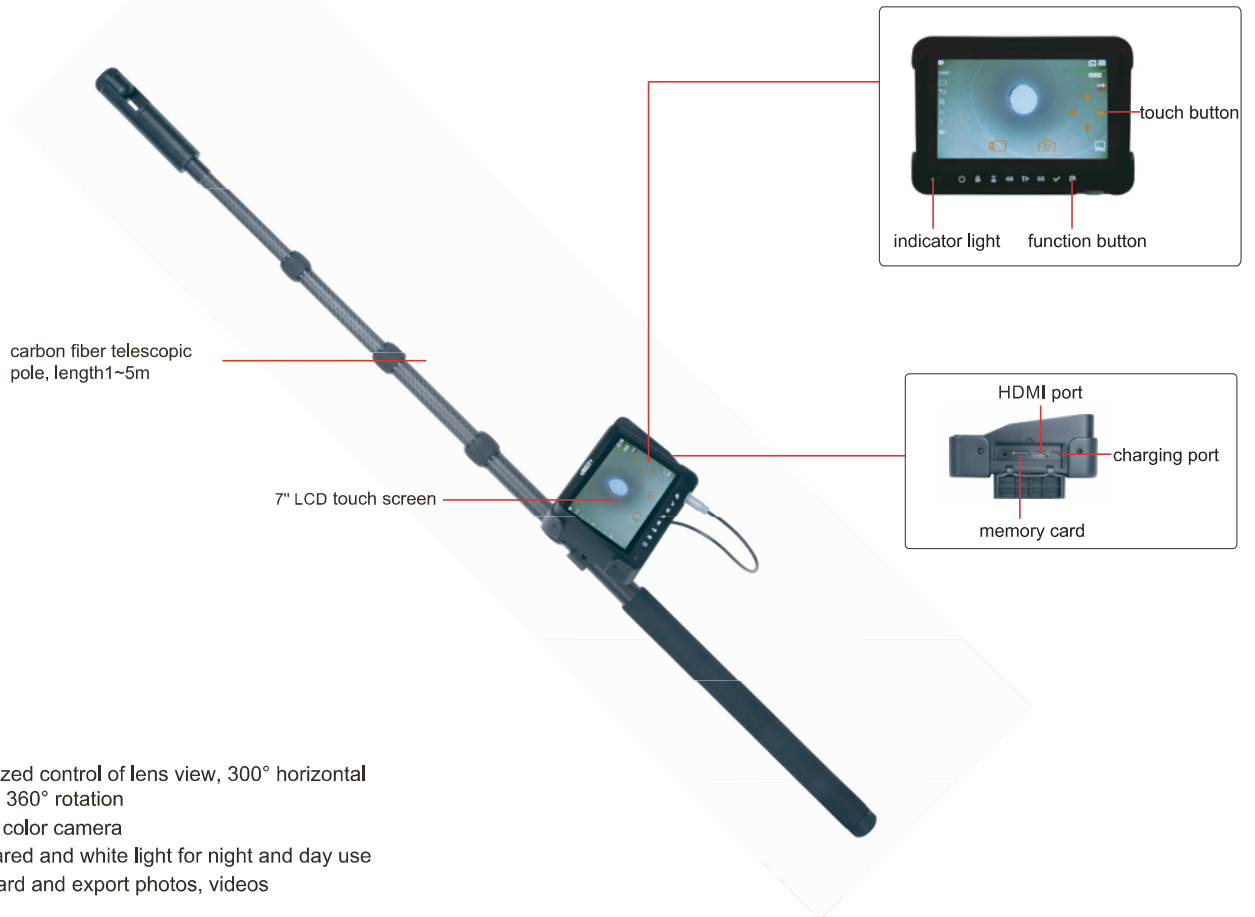

# 4K CARBON FIBER TELESCOPIC POLE VIDEOSCOPE CODE ISV-CF5

**IP65**  
WATERPROOF

built-in infrared and white light for night and day use

dual motorized control of lens view, 300° horizontal and vertical 360° rotation

WIFI real-time image transmission

## SPECIFICATION

<b>Display</b>	7"Color Touch LCD
<b>Function</b>	take photos and videos
<b>Resolution</b>	3840×2160
<b>Image process</b>	image mirror or flipping, real-time image magnification (1X, 2X, 3X, 4X)
<b>Lens diameter (ØD)</b>	40mm
<b>Display image ratio</b>	16:9, 4:3, 1:1
<b>Memory</b>	SD card (128G Max)
<b>Illumination</b>	infrared and white light LED, manual 5-level brightness adjustment
<b>Output</b>	HDMI
<b>Wireless transmission</b>	WIFI real-time image transmission
<b>Pole</b>	carbon fiber, can be fixed between 1~5 meters
<b>Environmental requirement</b>	temperature: -20°C~60°C, relative humidity: 10%~85%
<b>Power supply</b>	rechargeable battery (18650 lithium battery), power adapter (for continuous working)
<b>Dust/waterproof</b>	IP65
<b>Weight</b>	2kg

## STANDARD DELIEVERY

<b>Main unit</b>	1 pc
<b>32G SD card</b>	1 pc
<b>Card reader</b>	1 pc
<b>Carbon fiber telescopic pole</b>	1 pc
<b>HDMI cable</b>	1 pc
<b>Power adapter</b>	1 pc