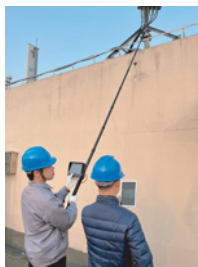

# 4K CARBON FIBER TELESCOPIC POLE VIDEOSCOPE CODE ISV-CF5

**IP65**  
WATERPROOF

built-in infrared and white light for night and day use

dual motorized control of lens view, 300° horizontal and vertical 360° rotation

## Application scenario

car roof inspection

underbody inspection

ceiling duct inspection

constructure inspection  
(WIFI real-time image transmission)

roof inspection